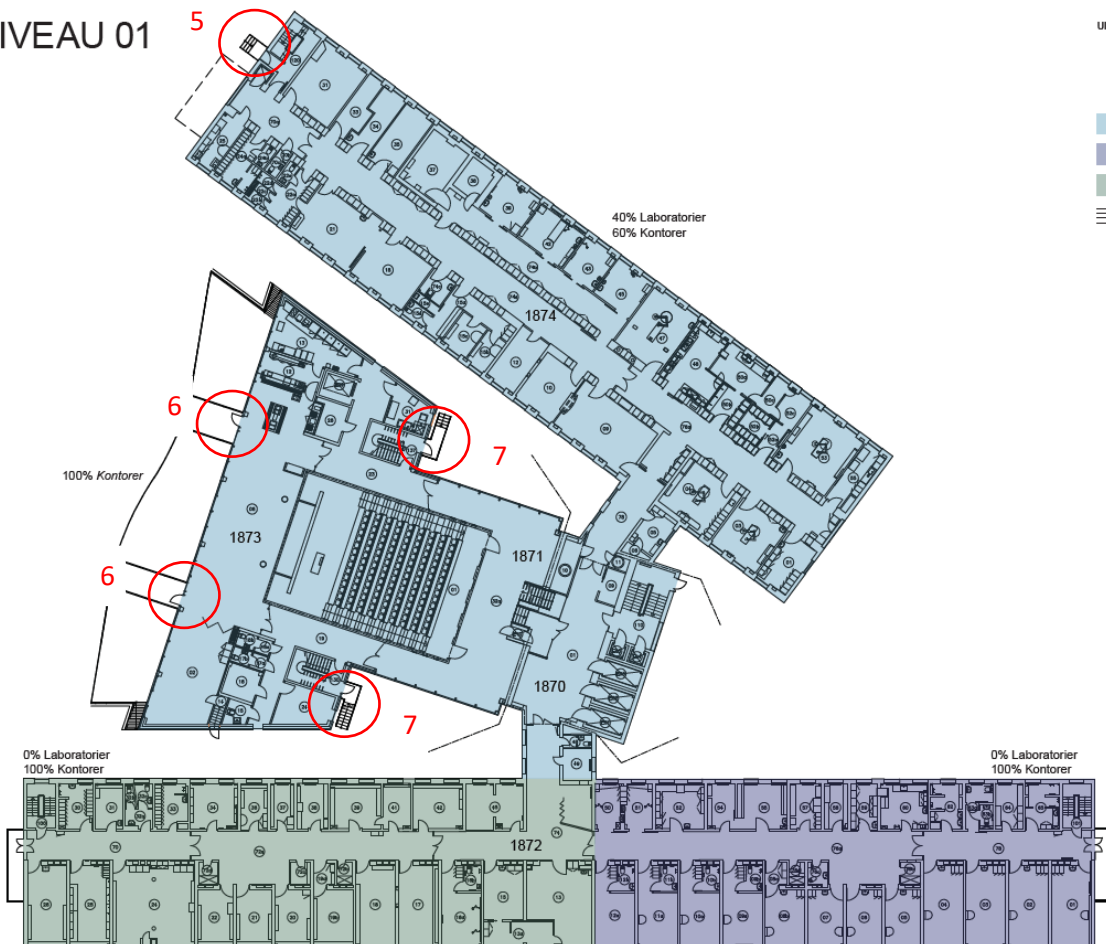

Entrances to MBG's buildings

1. Elevator from street level and down to teaching labs and level -2.
2. Main entrance from street level - stairs and elevator to all floors.
3. Entrance from street level. Direct stairs to all floors.
4. Ramp down from street level. Direct stairs to all floors.
5. Stairs upstairs from street level. Direct stairs and elevator to all floors.
6. Direct entrance from street level, through the canteen. Direct stairs and elevator to all floors.
7. Stairs upstairs from street level. Direct stairs and elevator to all floors. Good courtyard for parking bikes.

NIVEAU -01

RAMBOLL

UNIVERSITETSBYEN | AREALOPGØRELSE

- AU
- EKSTERT LEJEMÅL
- DNC
- KÆLDER

NIVEAU 01

RAMBOLL