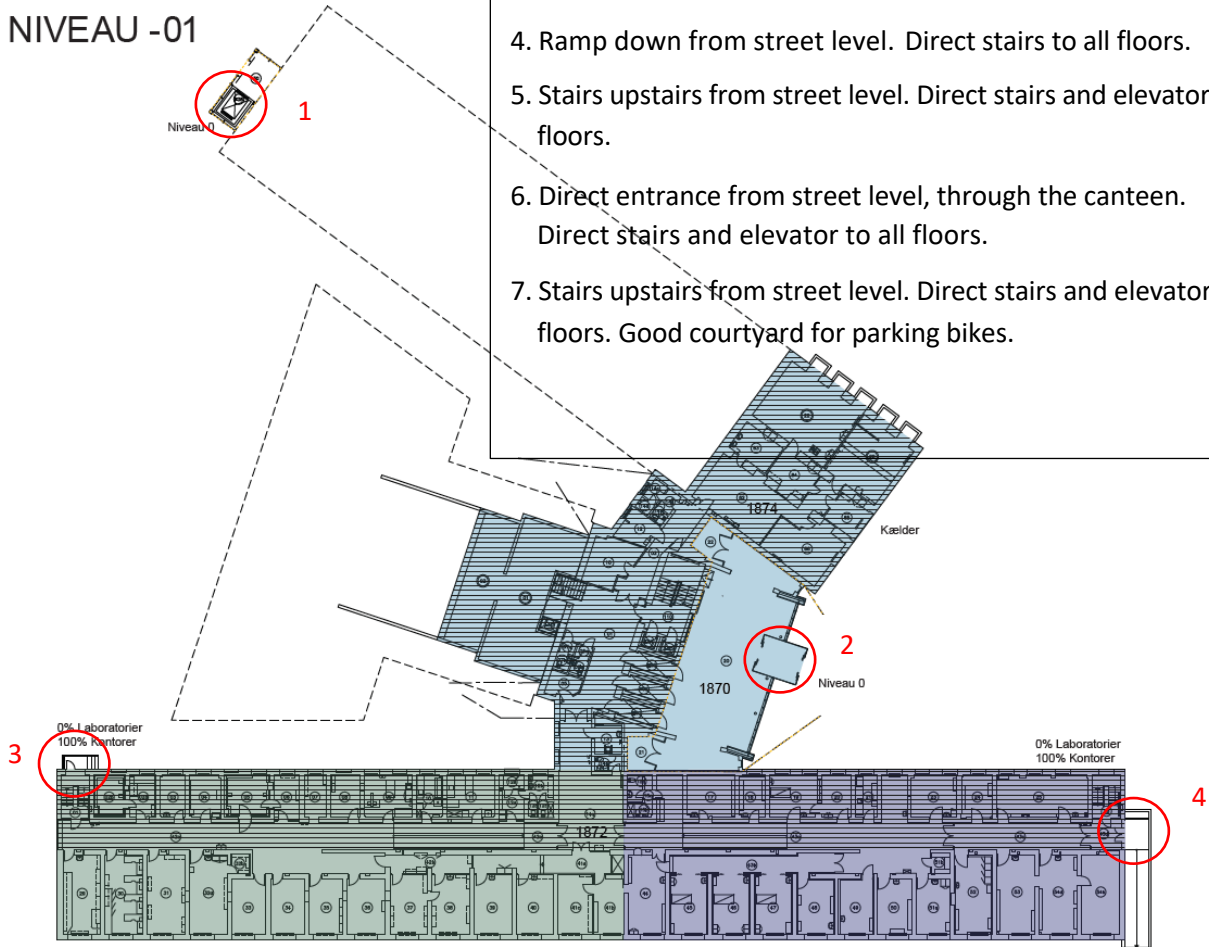

Entrances to MBG's buildings

1. Elevator from street level and down to teaching labs and level -2.
2. Main entrance from street level - stairs and elevator to all floors.
3. Entrance from street level. Direct stairs to all floors.
4. Ramp down from street level. Direct stairs to all floors.
5. Stairs upstairs from street level. Direct stairs and elevator to all floors.
6. Direct entrance from street level, through the canteen. Direct stairs and elevator to all floors.
7. Stairs upstairs from street level. Direct stairs and elevator to all floors. Good courtyard for parking bikes.

NIVEAU -01

RAMBOLL

UNIVERSITETSBYEN | AREALOPGØRELSE

- AU
- EKSTERT LEJEMÅL
- DNC
- KÆLDER

NIVEAU 01

RAMBOLL